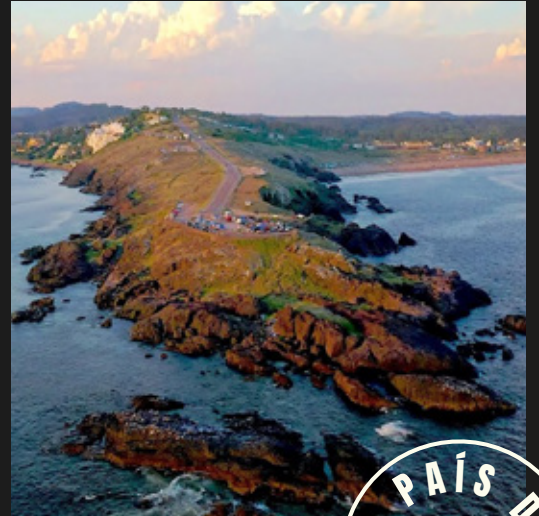

SHOOTING IN URUGUAY